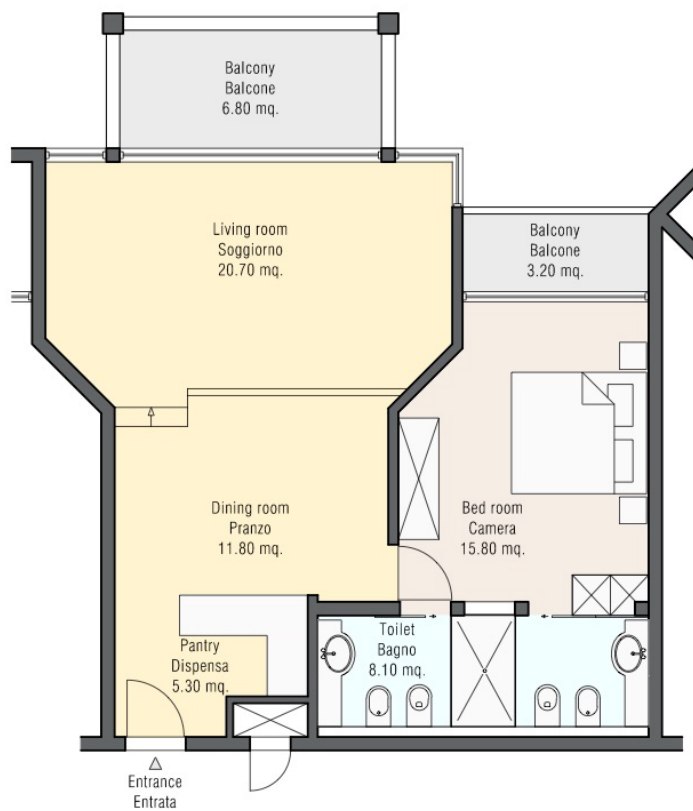

APPARTAMENTO 1242 - PHUKET

PIANTA / SCALA 1:100